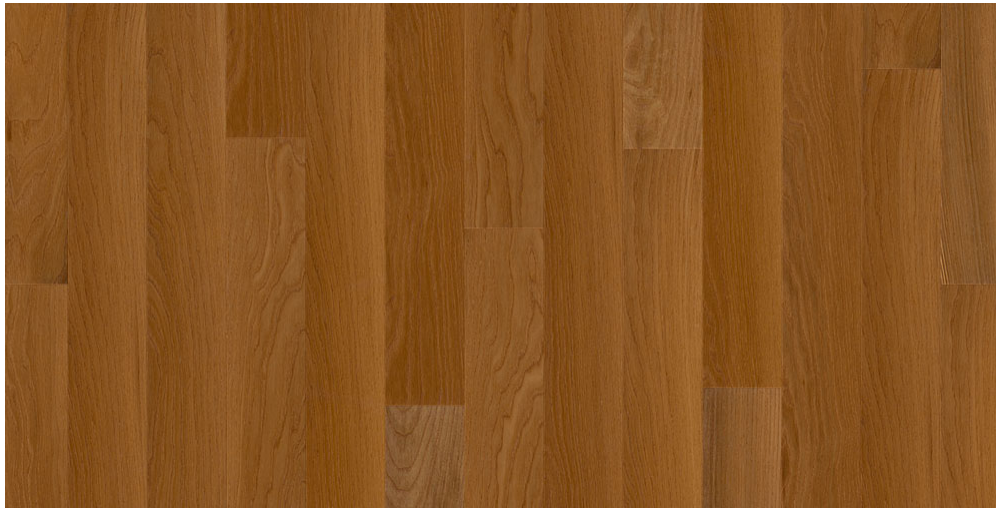

PRODUCT SPECIFICATIONS

PRODUCT SPECIFICATION

PRODUCT NAME	Ash Fressno
RANGE	Mikasa Arbor
COLLECTIONS	Eclectic
CONFIGURATION	1 Strip
WOOD SPECIES	Ash
EDGE	Micro-bevelled edges
SURFACE COLOR	Smoked
SURFACE FINISH	Matt Lacquer
SURFACE TEXTURE	Brushed
JOINT	PlankLoc® , Glueless
THICKNESS (MM)	13
CONSTRUCTION	3 layers
VENEER THICKNESS (MM)	Upto 0.6
MOISTURE CONTENT	Delivery at app. 7-9%.

CONTENTCORE MATERIAL PINE	High Density Fiber Board
FORMALDEHYDE EMISSION	Complies EU E1 norms for formaldehyde emissions.
PLANK DIMENSIONS	1200 mm x 152 mm
WARRANTY	10 Years in a residential environment
COLOR CHANGE	Wood is a natural product and changes color with time when exposed to light
INSTALLATION	Floating / Glue down
PLANKS/SQ.MTRS/WEIGHT PER PACK	Qty (per pack) : 06 Planks Sq. Mtrs / Packs : 1.09 m2 Weight / pack(Kg) : 10.80 Kg